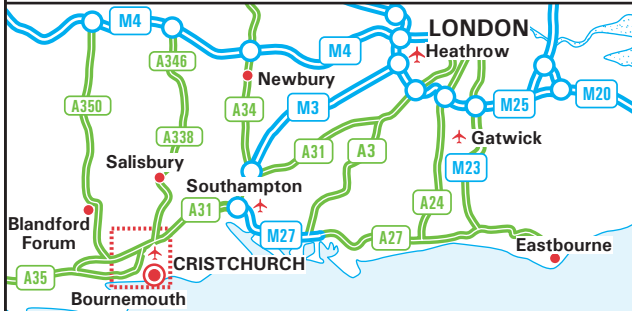

### From the M27

- Continue on the M27, which becomes the A31 after junction 1.
- Join the A338 towards Bournemouth.
- Take the B3073 (first exit) towards Christchurch.
- At the roundabout with the A35 take the first exit (signposted to Lyndhurst/Lymington).
- Continue ahead over two roundabouts, and at the next roundabout take the fourth exit coming back on yourself.
- Take the first left into Grange Road.
- Spinnaker House can be found on the left hand side.

### From the A35, Dorchester

- Follow the A35 towards Bournemouth which follows onto the A338.
- Remain on the A338 and take the sliproad exit signposted to Christchurch onto the B3073.
- Continue ahead over two mini roundabouts and at the roundabout junction with the A35 turn left.
- Continue on the A35 over two roundabouts, and at the next roundabout take the fourth exit coming back on yourself.
- Take the first left into Grange Road.
- Spinnaker House can be found on the left hand side.

### Car Parking

- Parking is available on the right hand side opposite Spinnaker House.

### By Train

- Whilst Christchurch Station is the nearest, Bournemouth Central Station receives a more frequent service.
- Taxis are available from the station.
- For further information on train times and fares, please call the National Railway Enquiry Line on 08457 48 49 50.